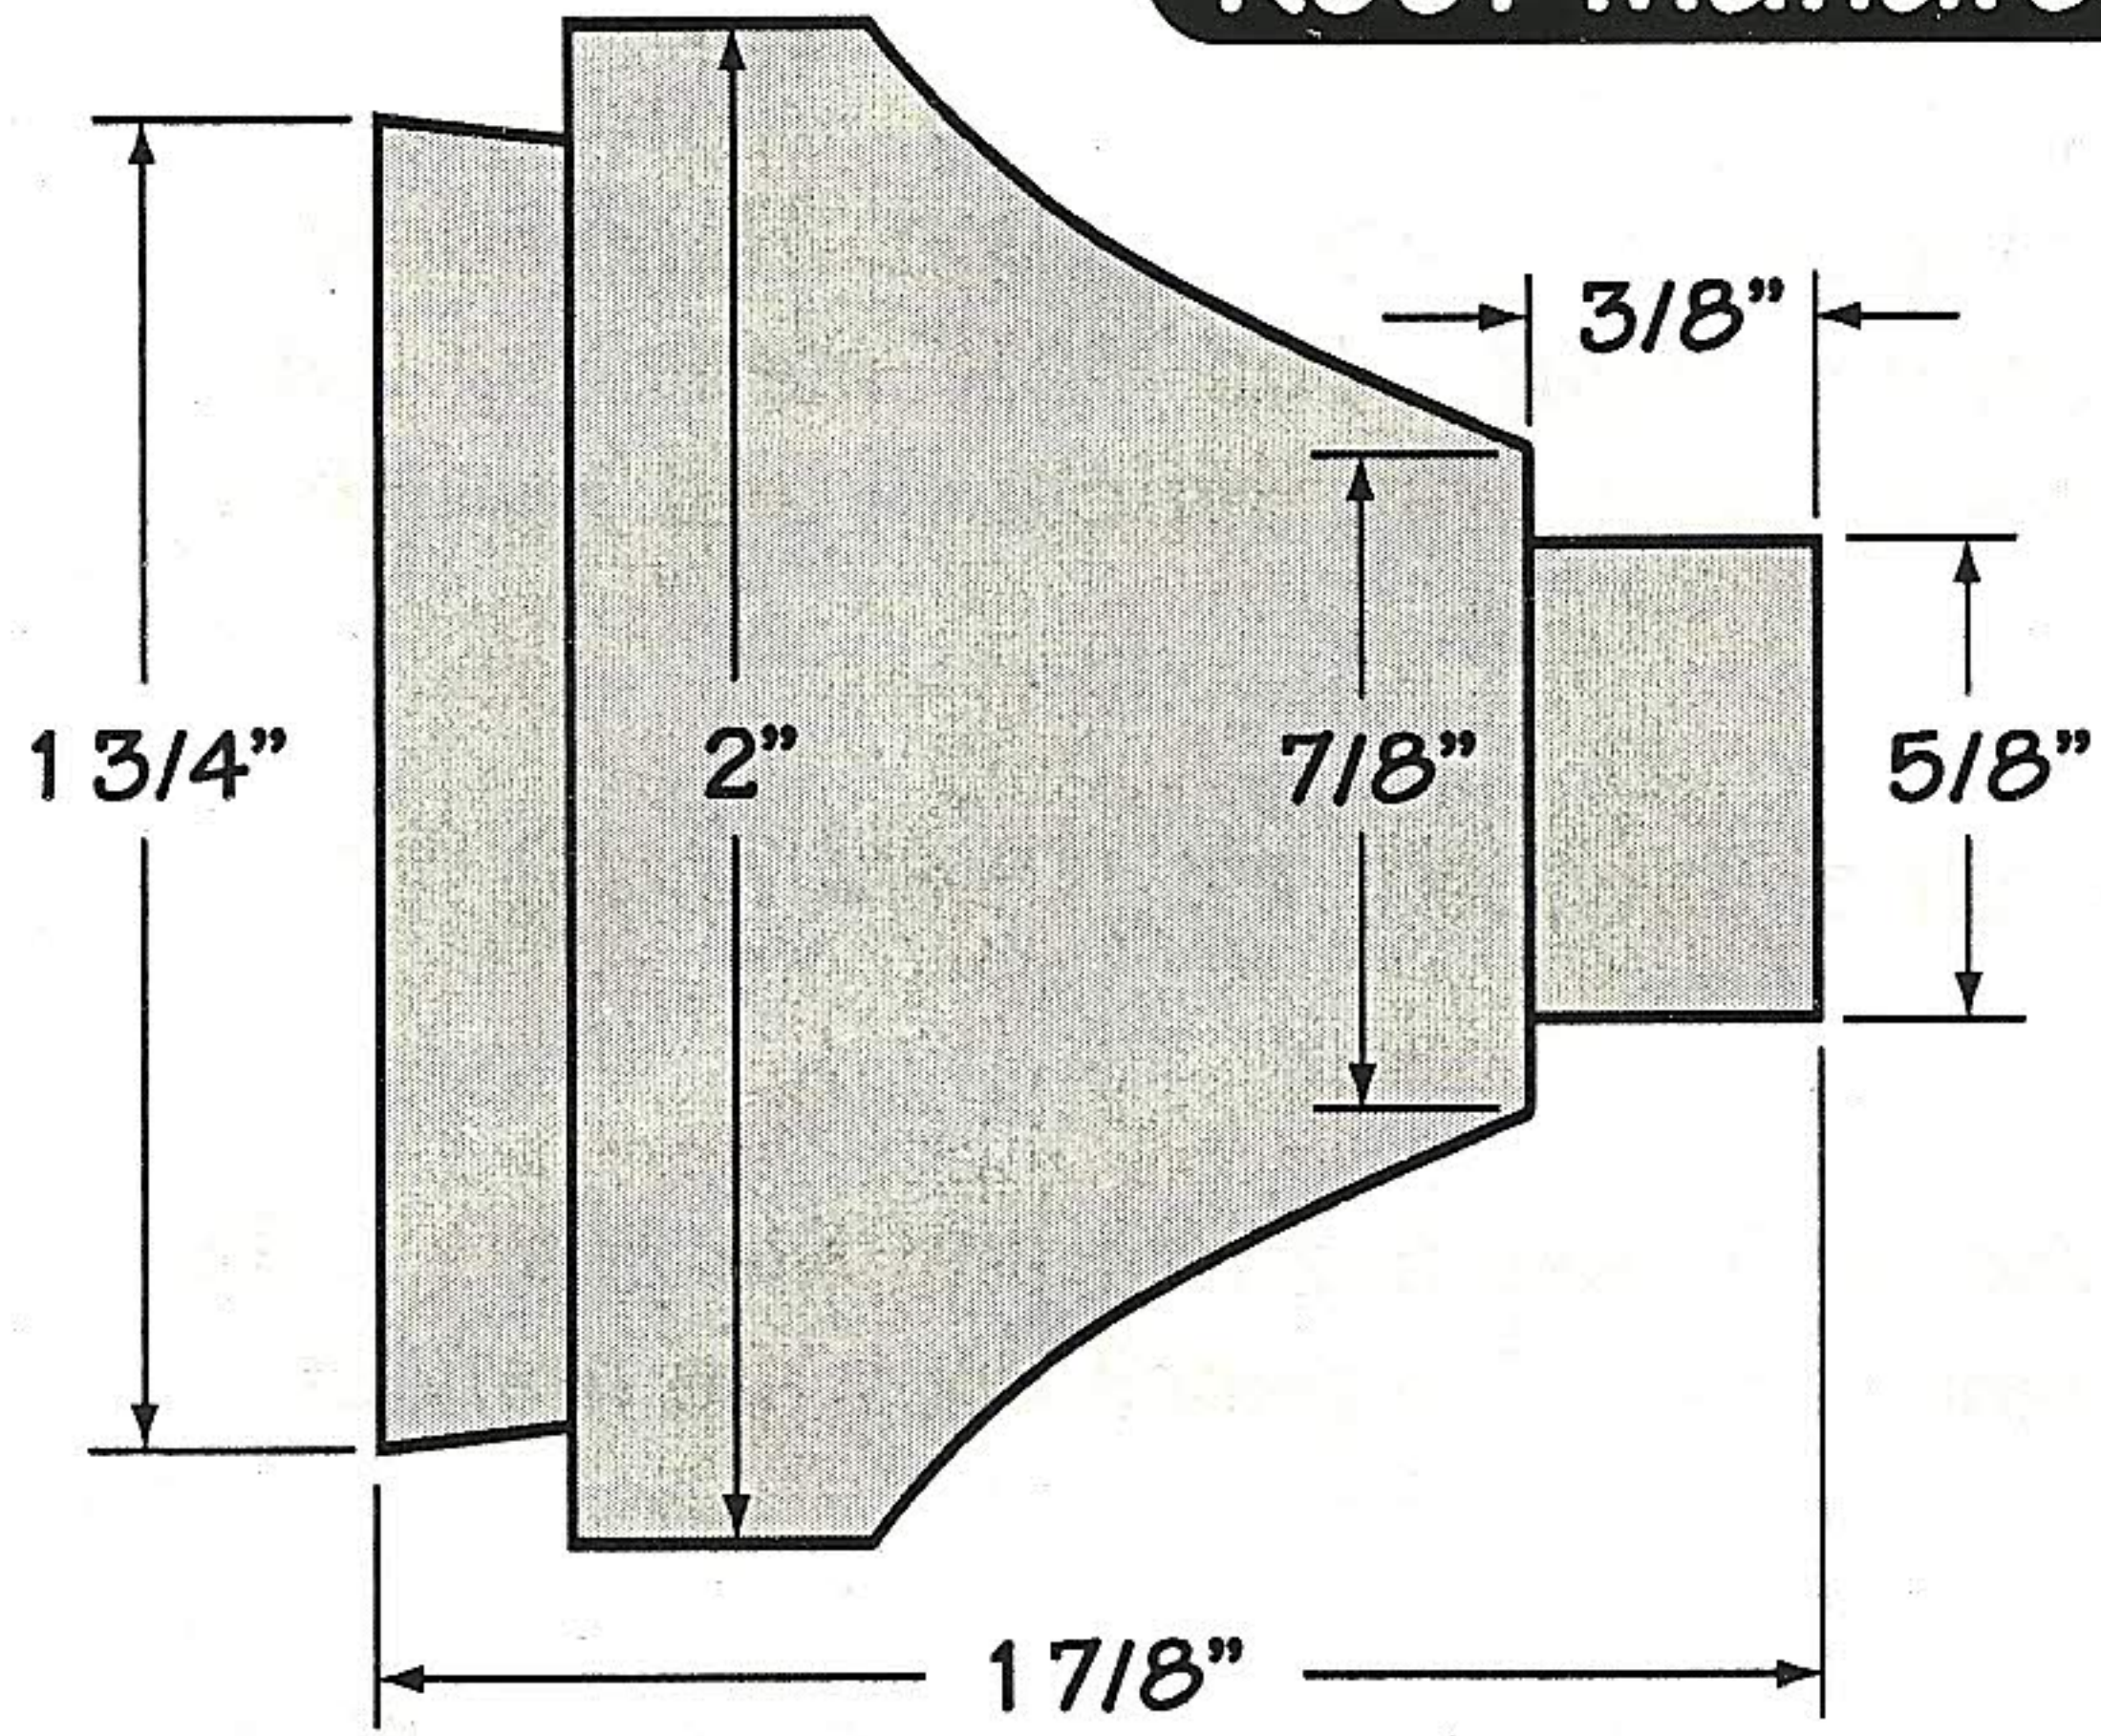

Roof Mandrel