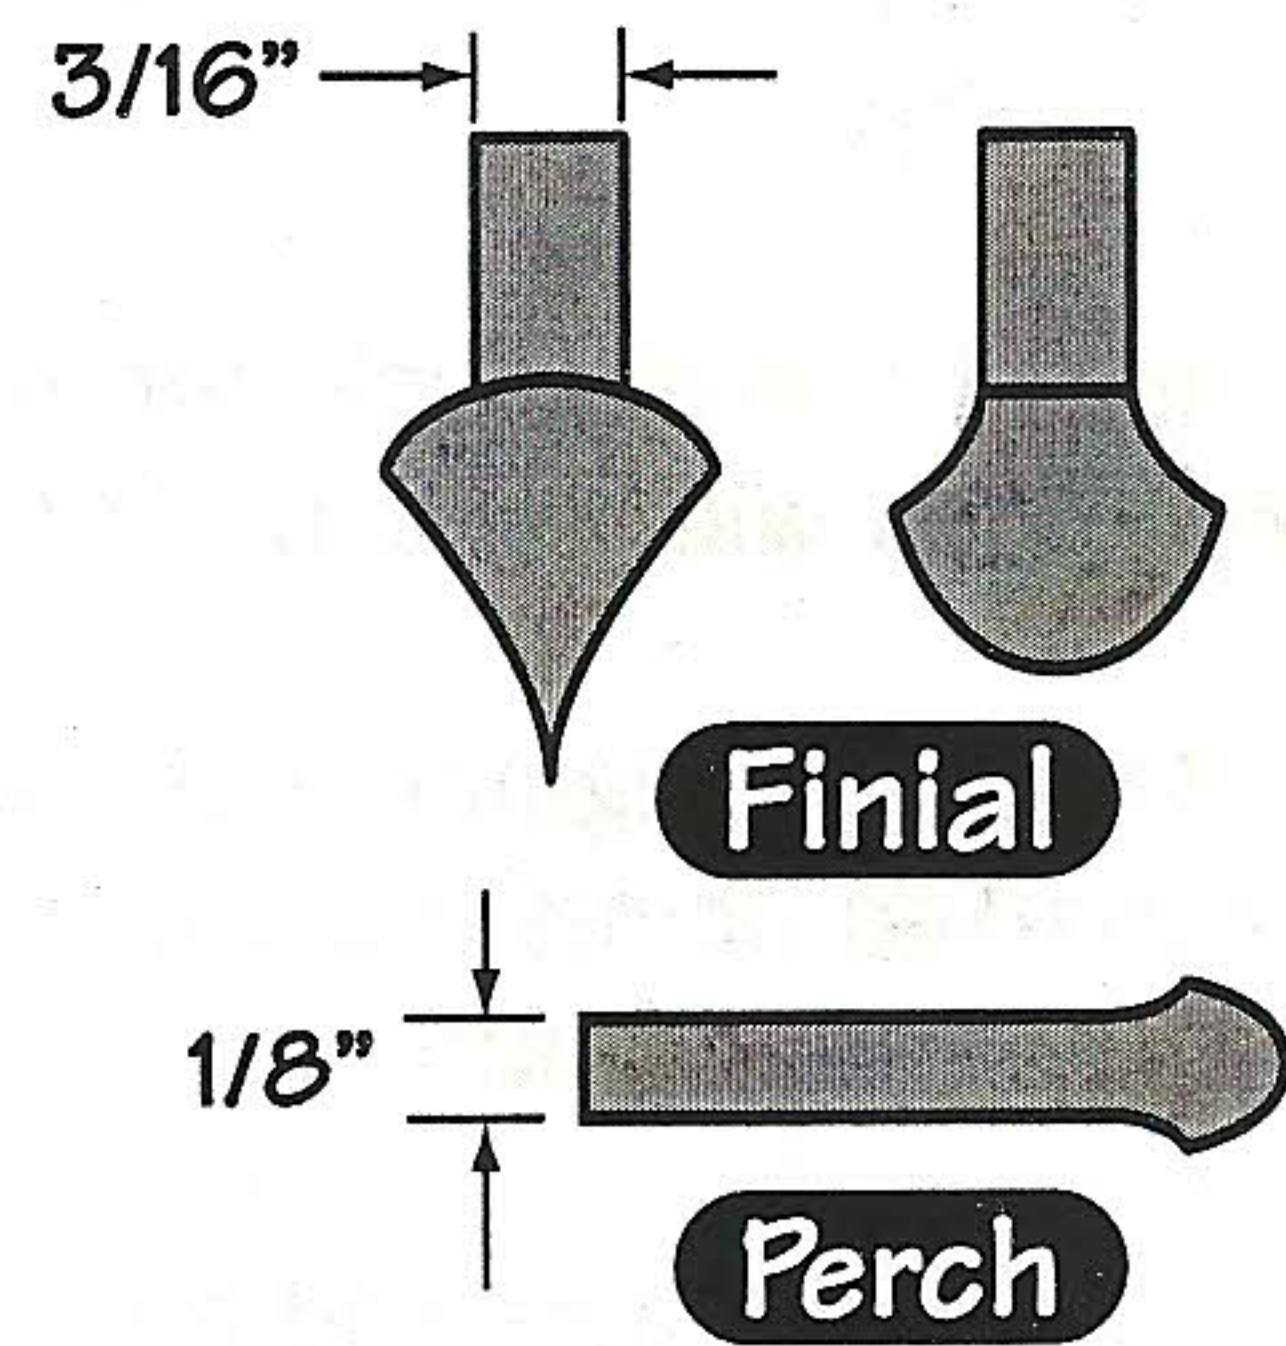

### Includes one each of the following:

- 2" Ambrosia Maple blank
- 2" Holly blank
- Cardinal
- 9/16" x 4 1/2" Pink Ivory Blank
- Ebony Veneer
- Screw Eye
- Hook
- Cardinal

986-1000 Birdhouse Ornament Kit .....\$12.99

## Roof Mandrel

## Body Mandrel