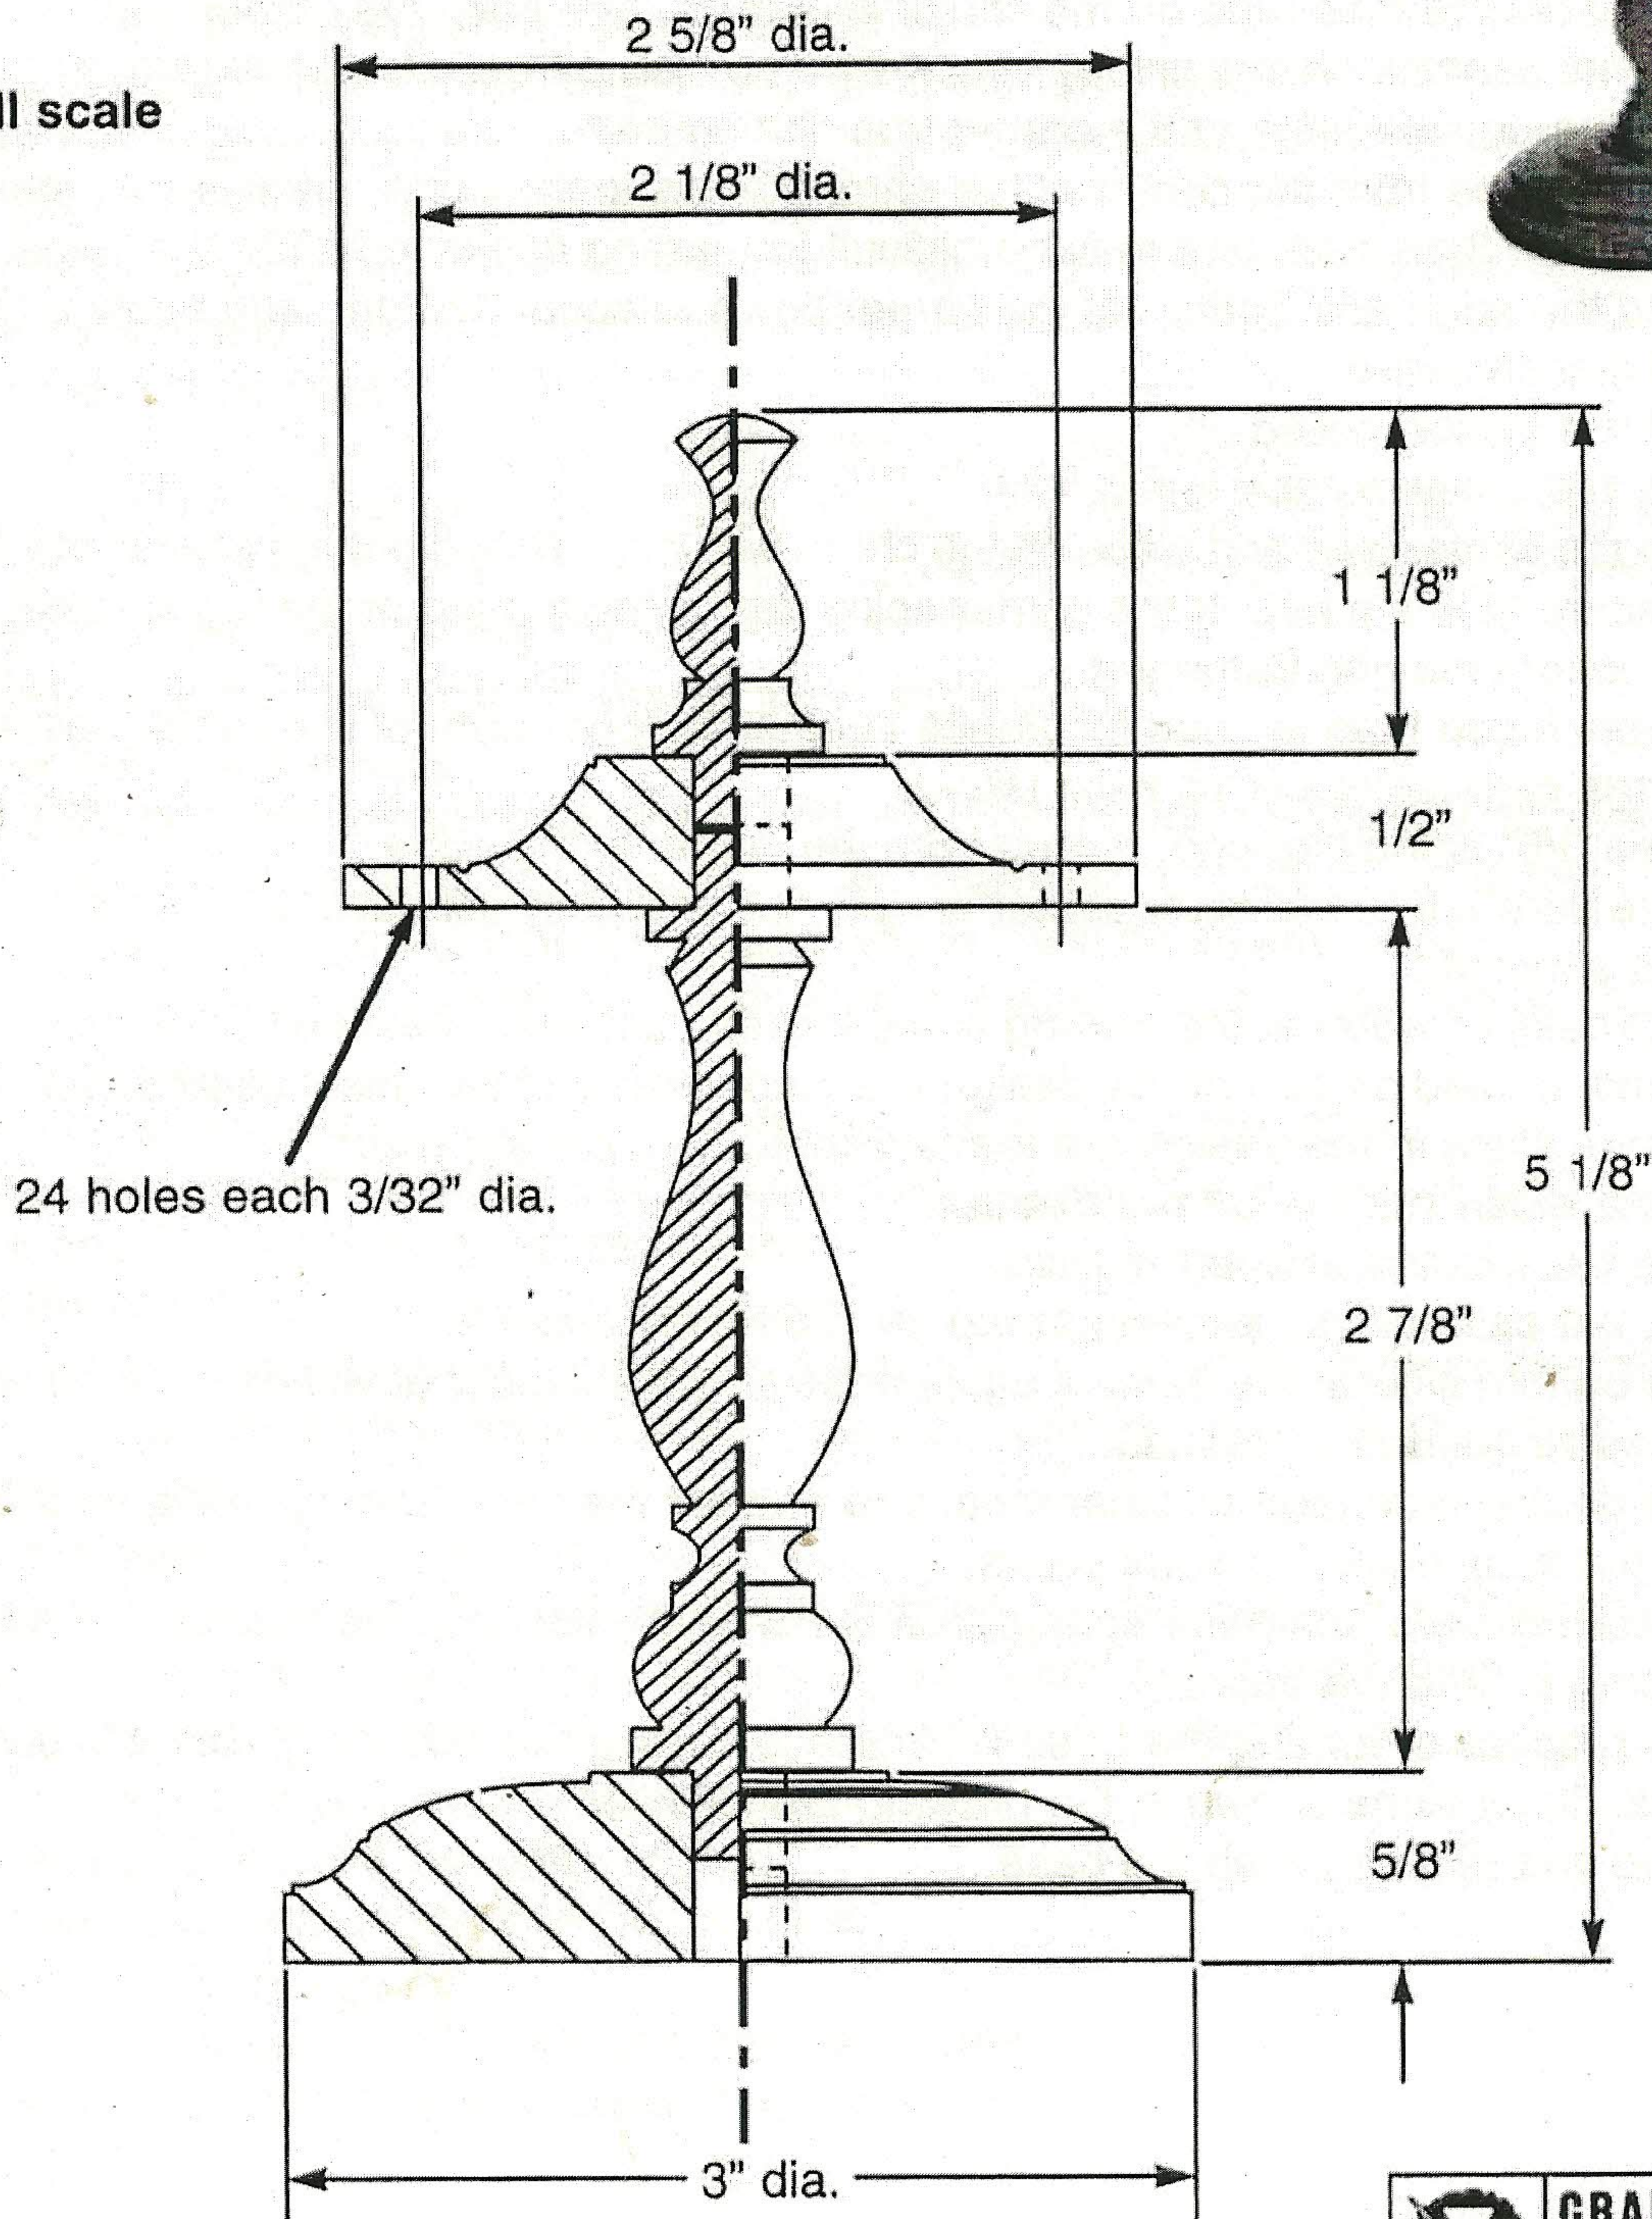

Earring Stand Plans

Rowley Earring Plan Set

Kit contents

- 1 Base - 5/8" x 3 1/4" dia. - pre-drilled
- 1 Carrier - 1/2" x 2 3/4" dia. - pre-drilled
- 1 Column - 3/4" x 3/4" x 6"
- 1 piece Suedette (3 1/4" x 3 1/4")

Drawing 1 - Full scale

 **CRAFT SUPPLIES U S A**
Specialists in Woodturning Tools
1287 E. 1120 S., Provo, UT 84606
Telephone: (800) 551-8876