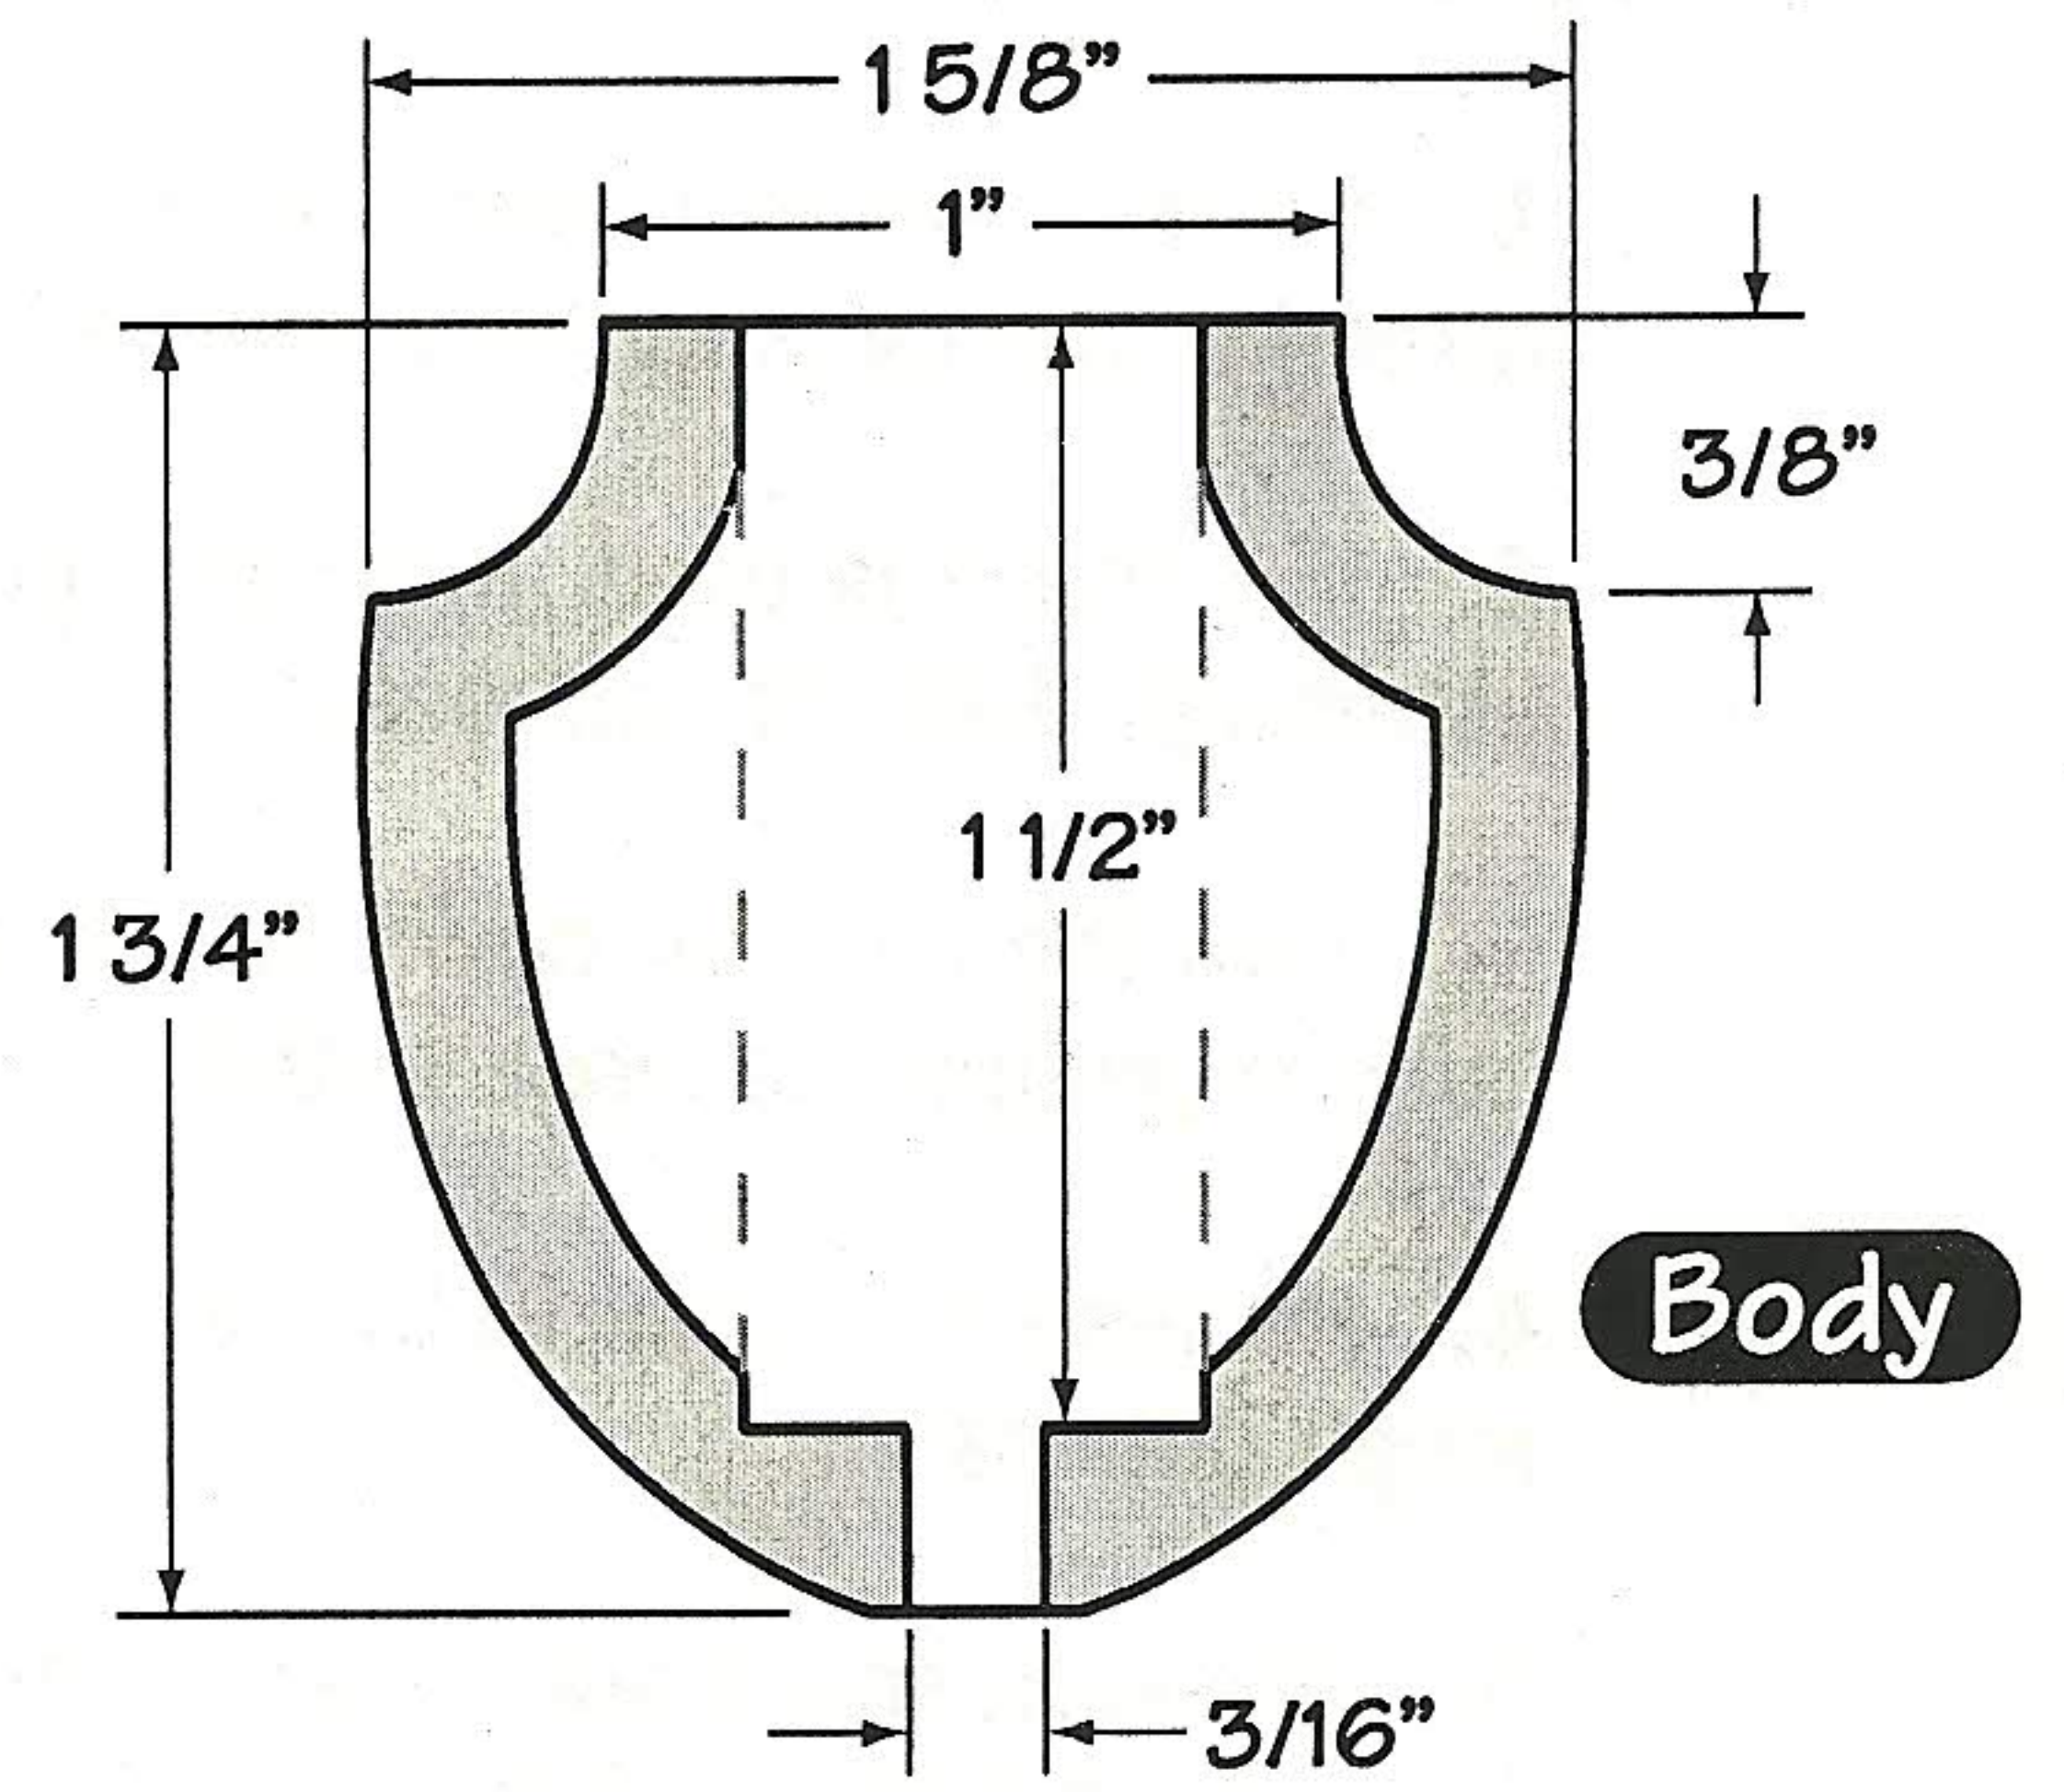

- 2" Ambrosia Maple blank
- 2" Holly blank
- Cardinal
- 9/16" x 4 1/2" Pink Ivory Blank
- Ebony Veneer
- Screw Eye
- Hook
- Cardinal

986-1000 Birdhouse Ornament Kit\$12.99

Roof Mandrel

Body Mandrel