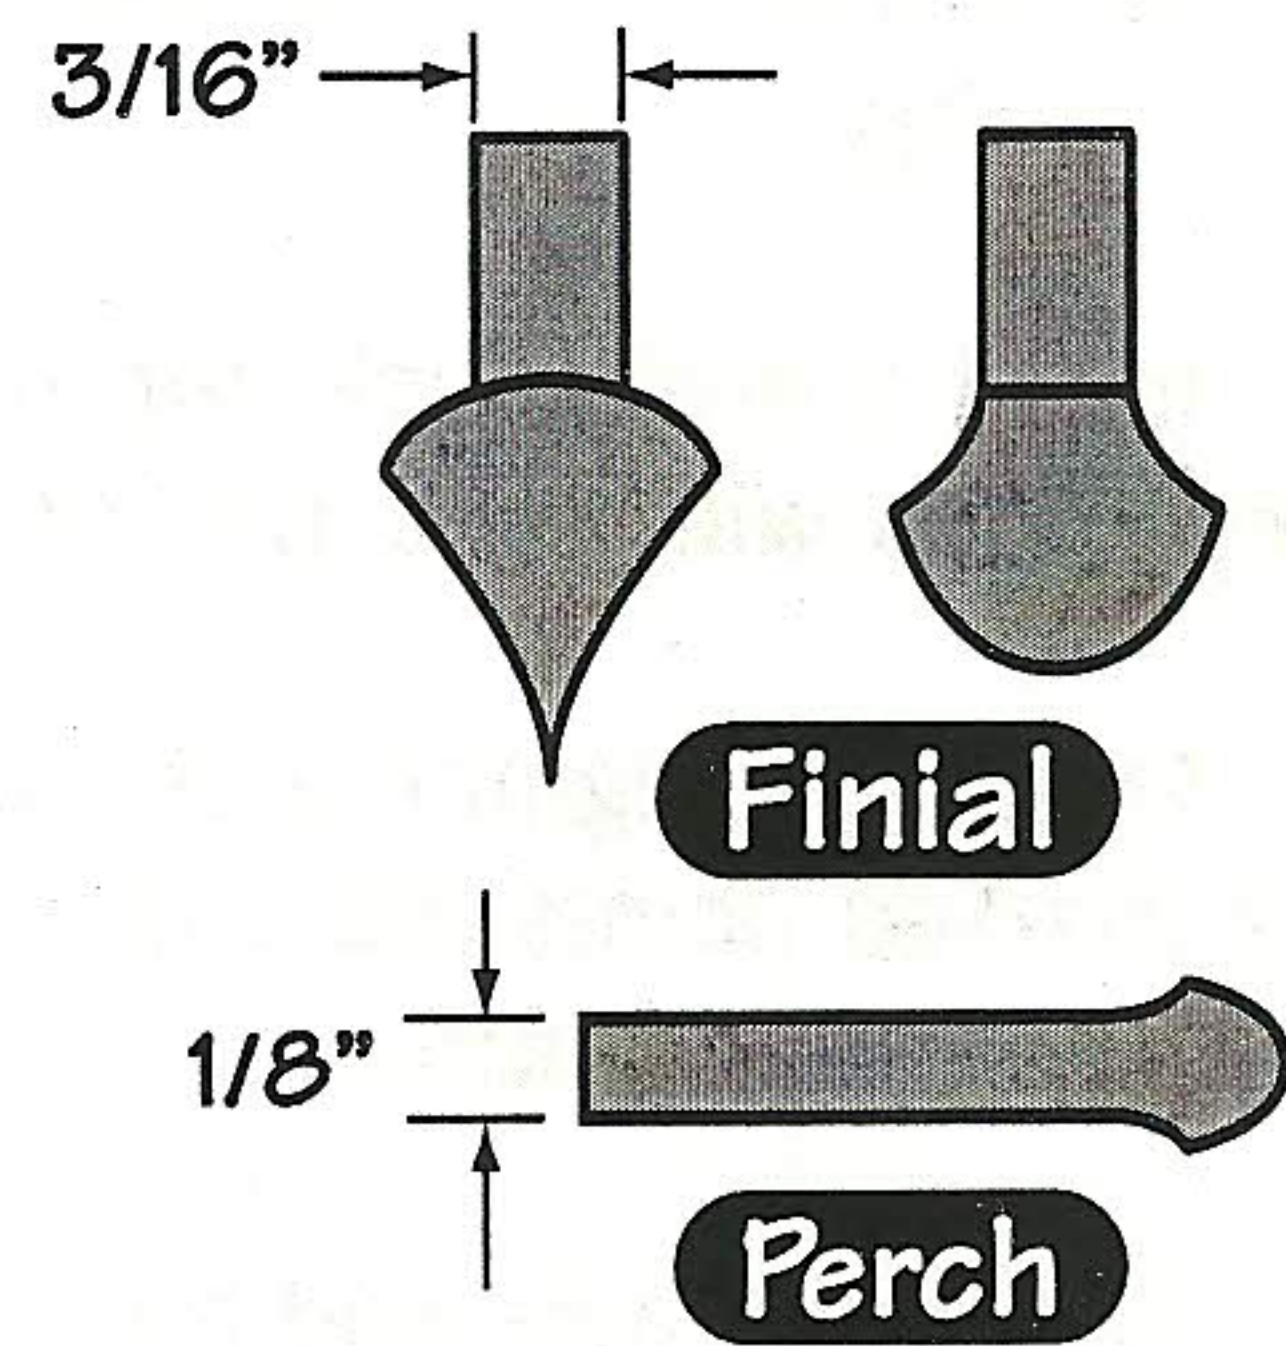

BIRDHOUSE ORNAMENT

Birdhouse Ornament Kit

This kit includes everything you need to make an ornament as shown including complete step-by-step instructions by Dale Nish.

Includes one each of the following:

- 2" Ambrosia Maple blank
- 2" Holly blank
- Cardinal
- 9/16" x 4 1/2" Pink Ivory Blank
- Ebony Veneer
- Screw Eye
- Hook
- Cardinal

986-1000 Birdhouse Ornament Kit\$12.99

Roof Mandrel

Body Mandrel