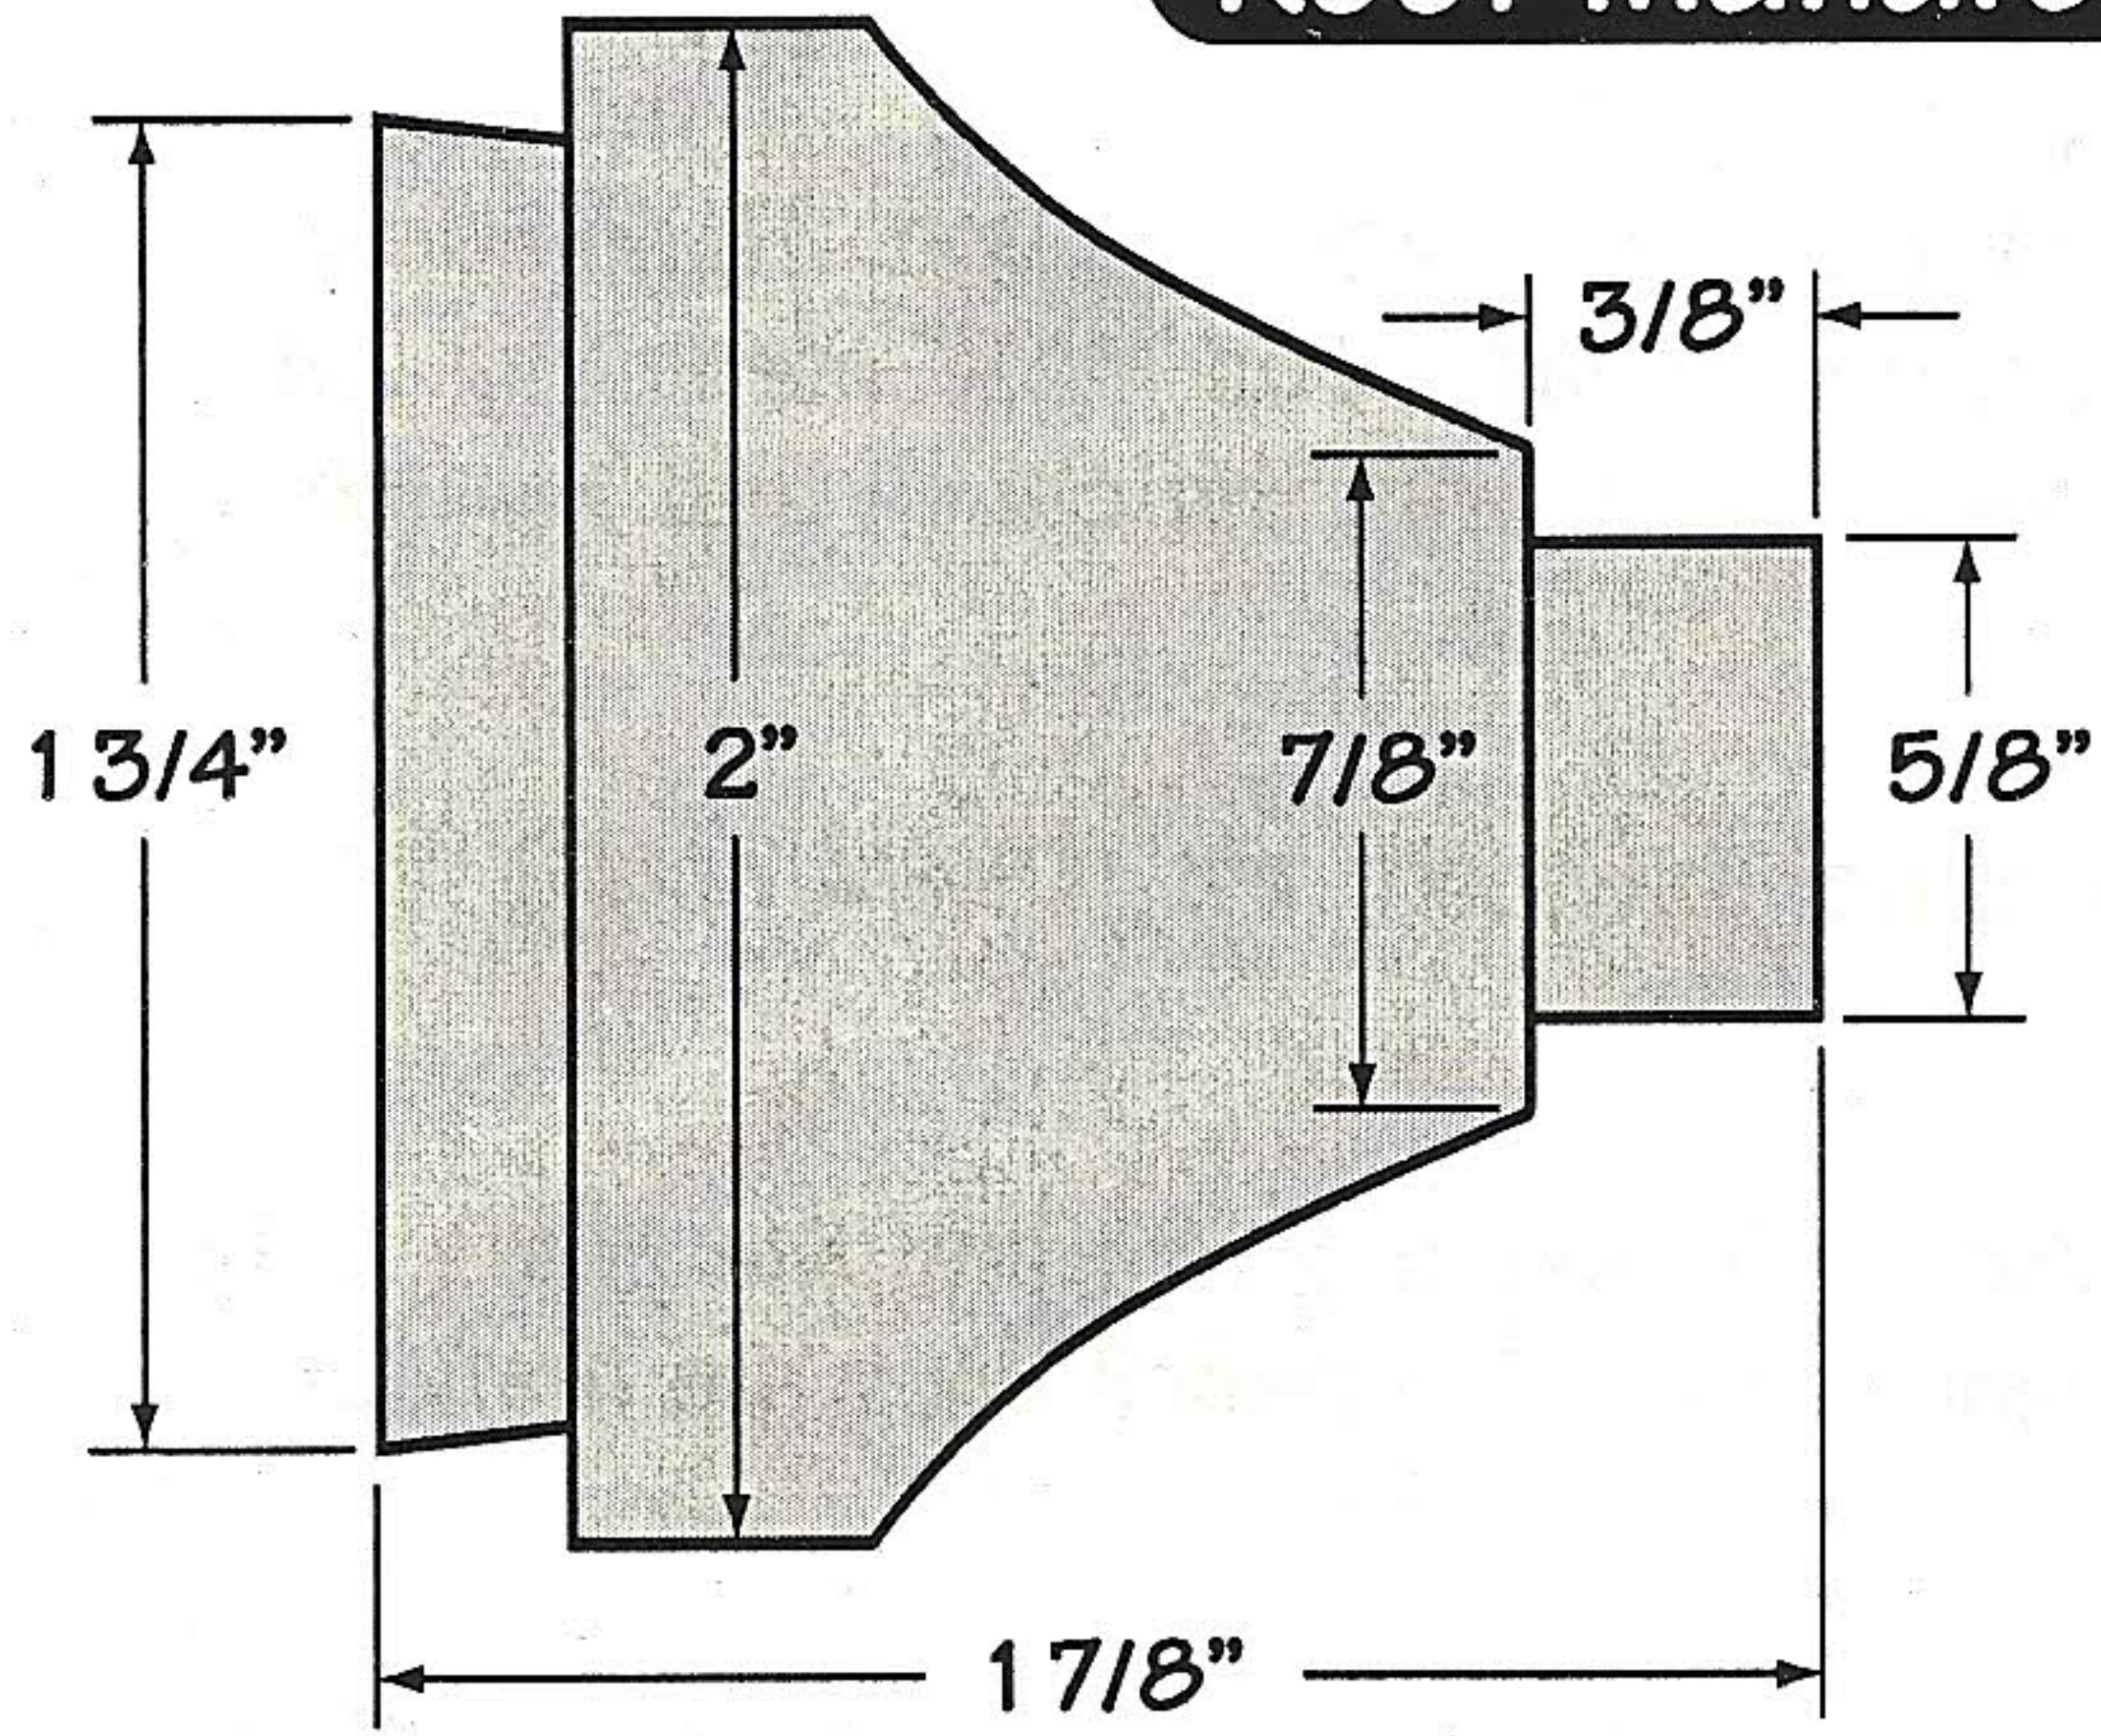

- 2" Ambrosia Maple blank
- 2" Holly blank
- Cardinal
- 9/16" x 4 1/2" Pink Ivory Blank
- Ebony Veneer
- Screw Eye
- Hook
- Cardinal

986-1000 Birdhouse Ornament Kit\$12.99

Roof Mandrel

Body Mandrel