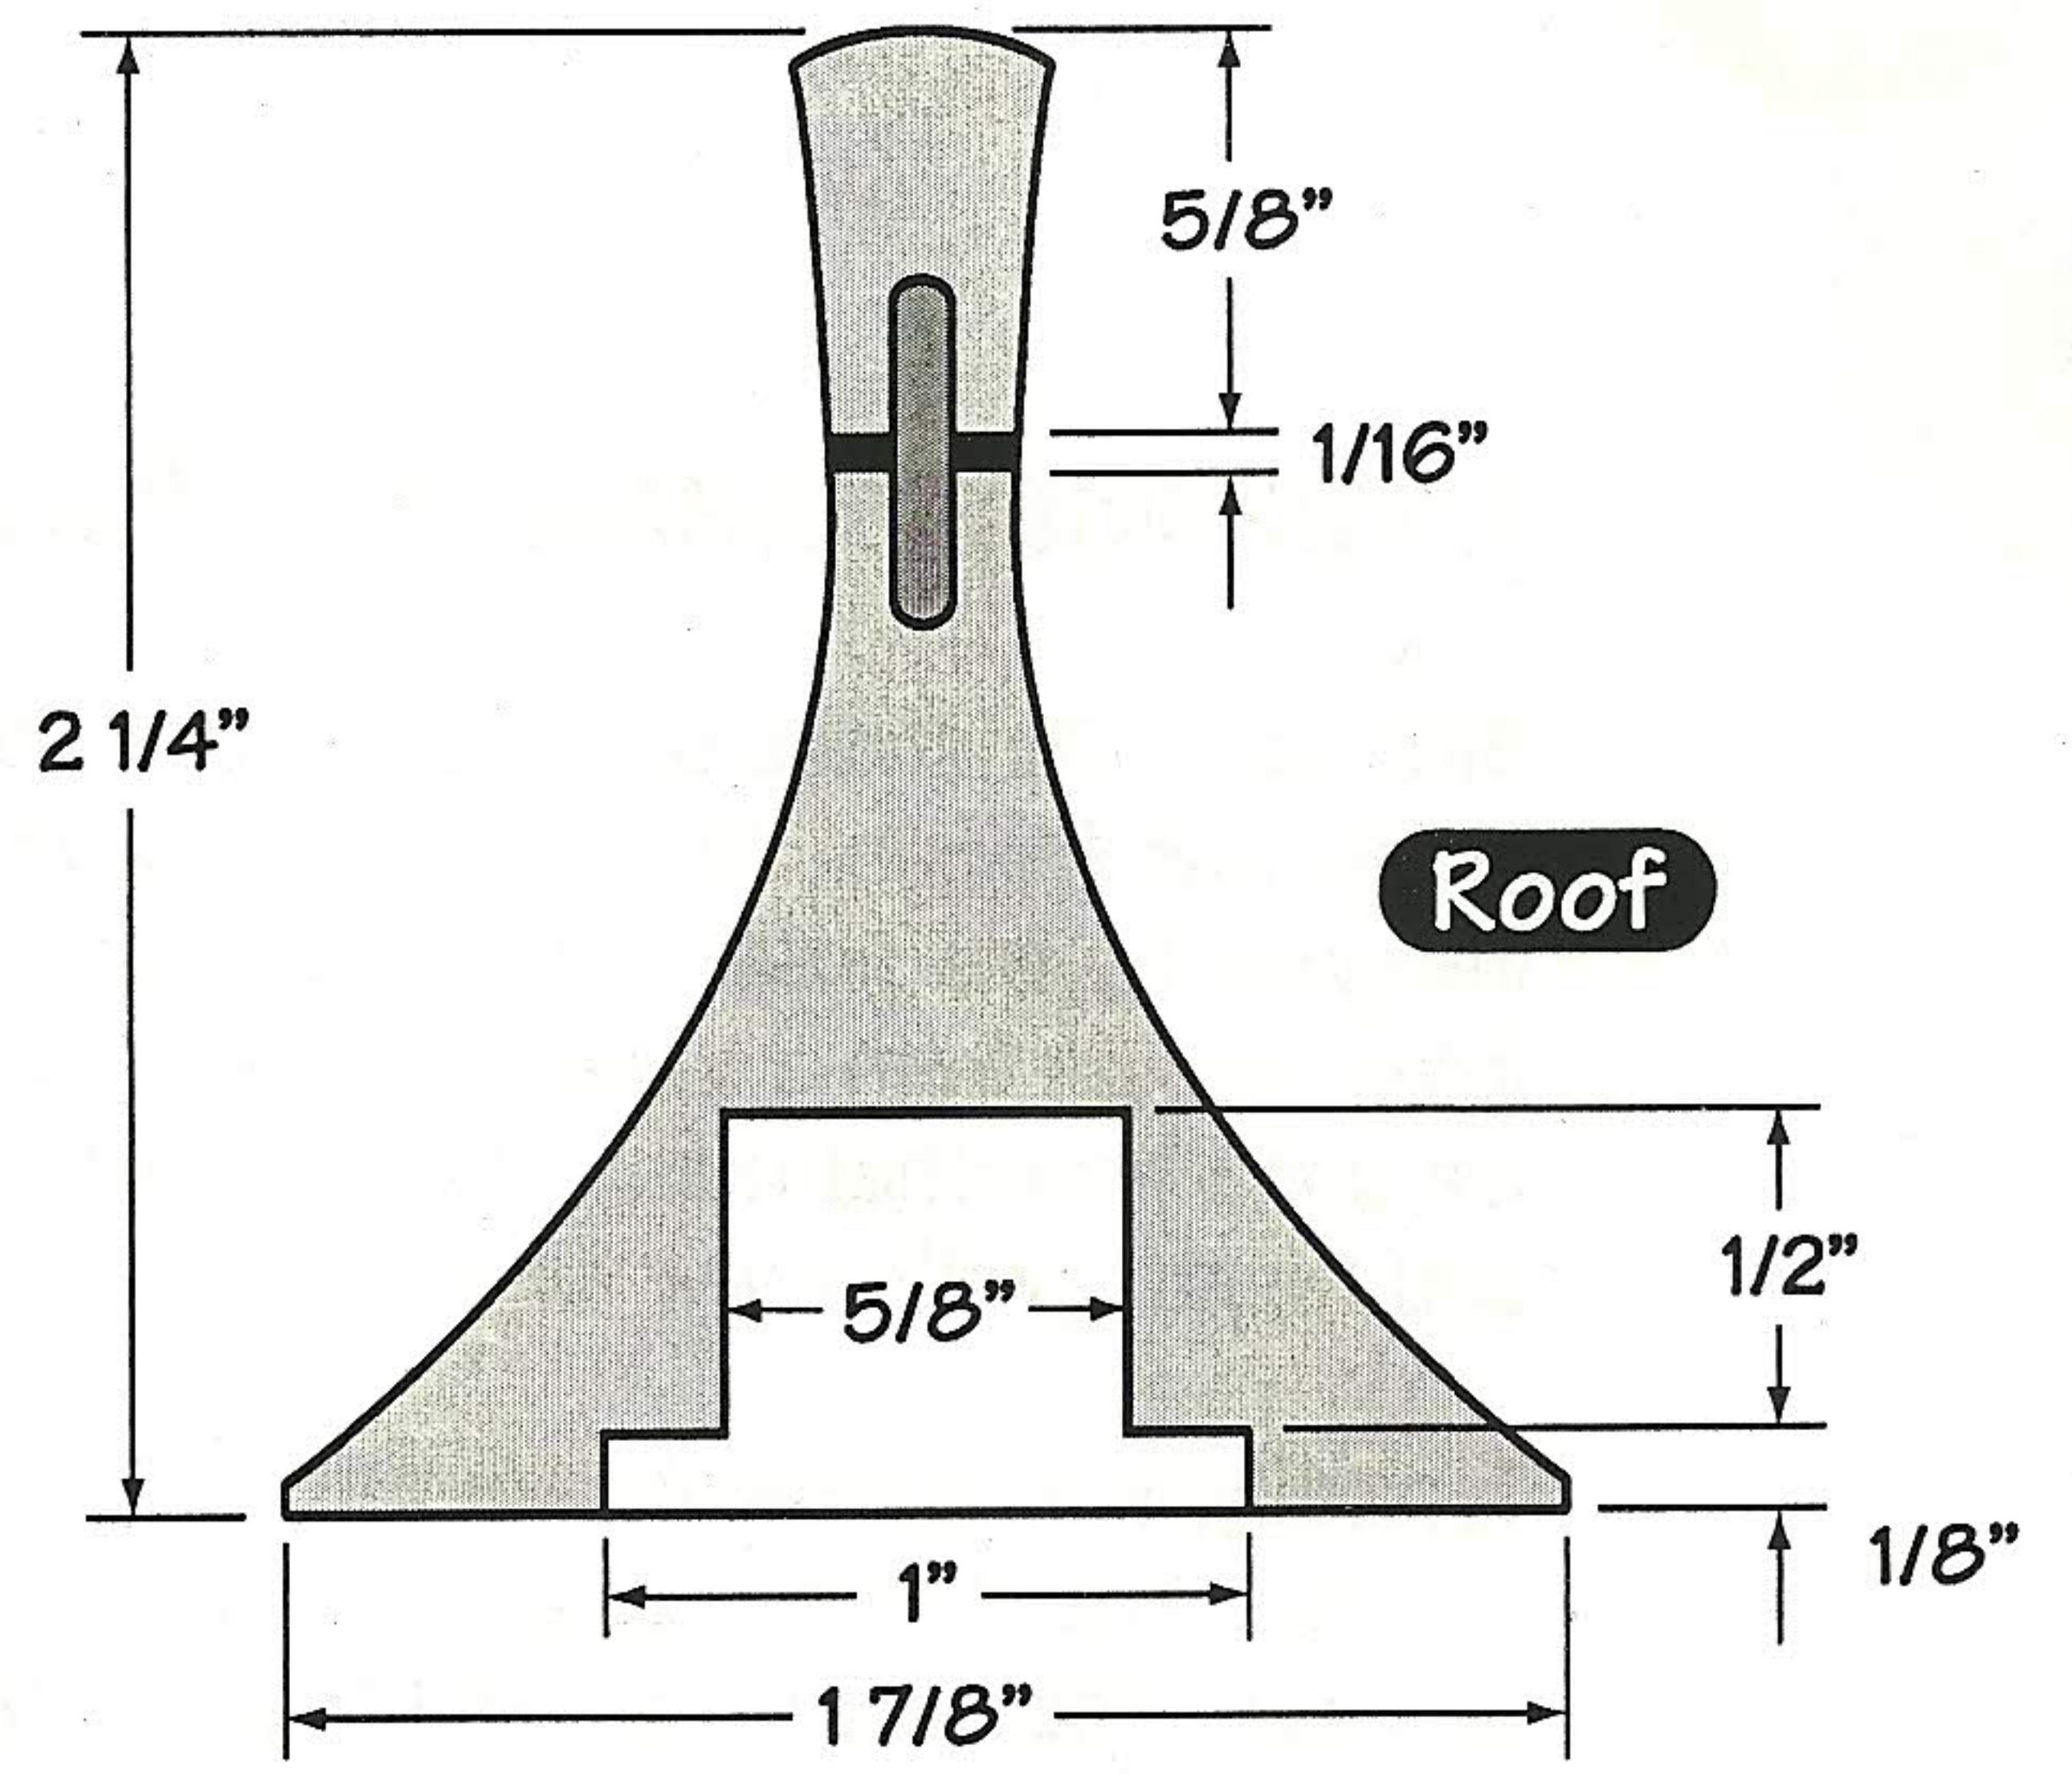

- 2" Ambrosia Maple blank
- 2" Holly blank
- Cardinal
- 9/16" x 4 1/2" Pink Ivory Blank
- Ebony Veneer
- Screw Eye
- Hook
- Cardinal

986-1000 Birdhouse Ornament Kit\$12.99

Roof Mandrel

Body Mandrel