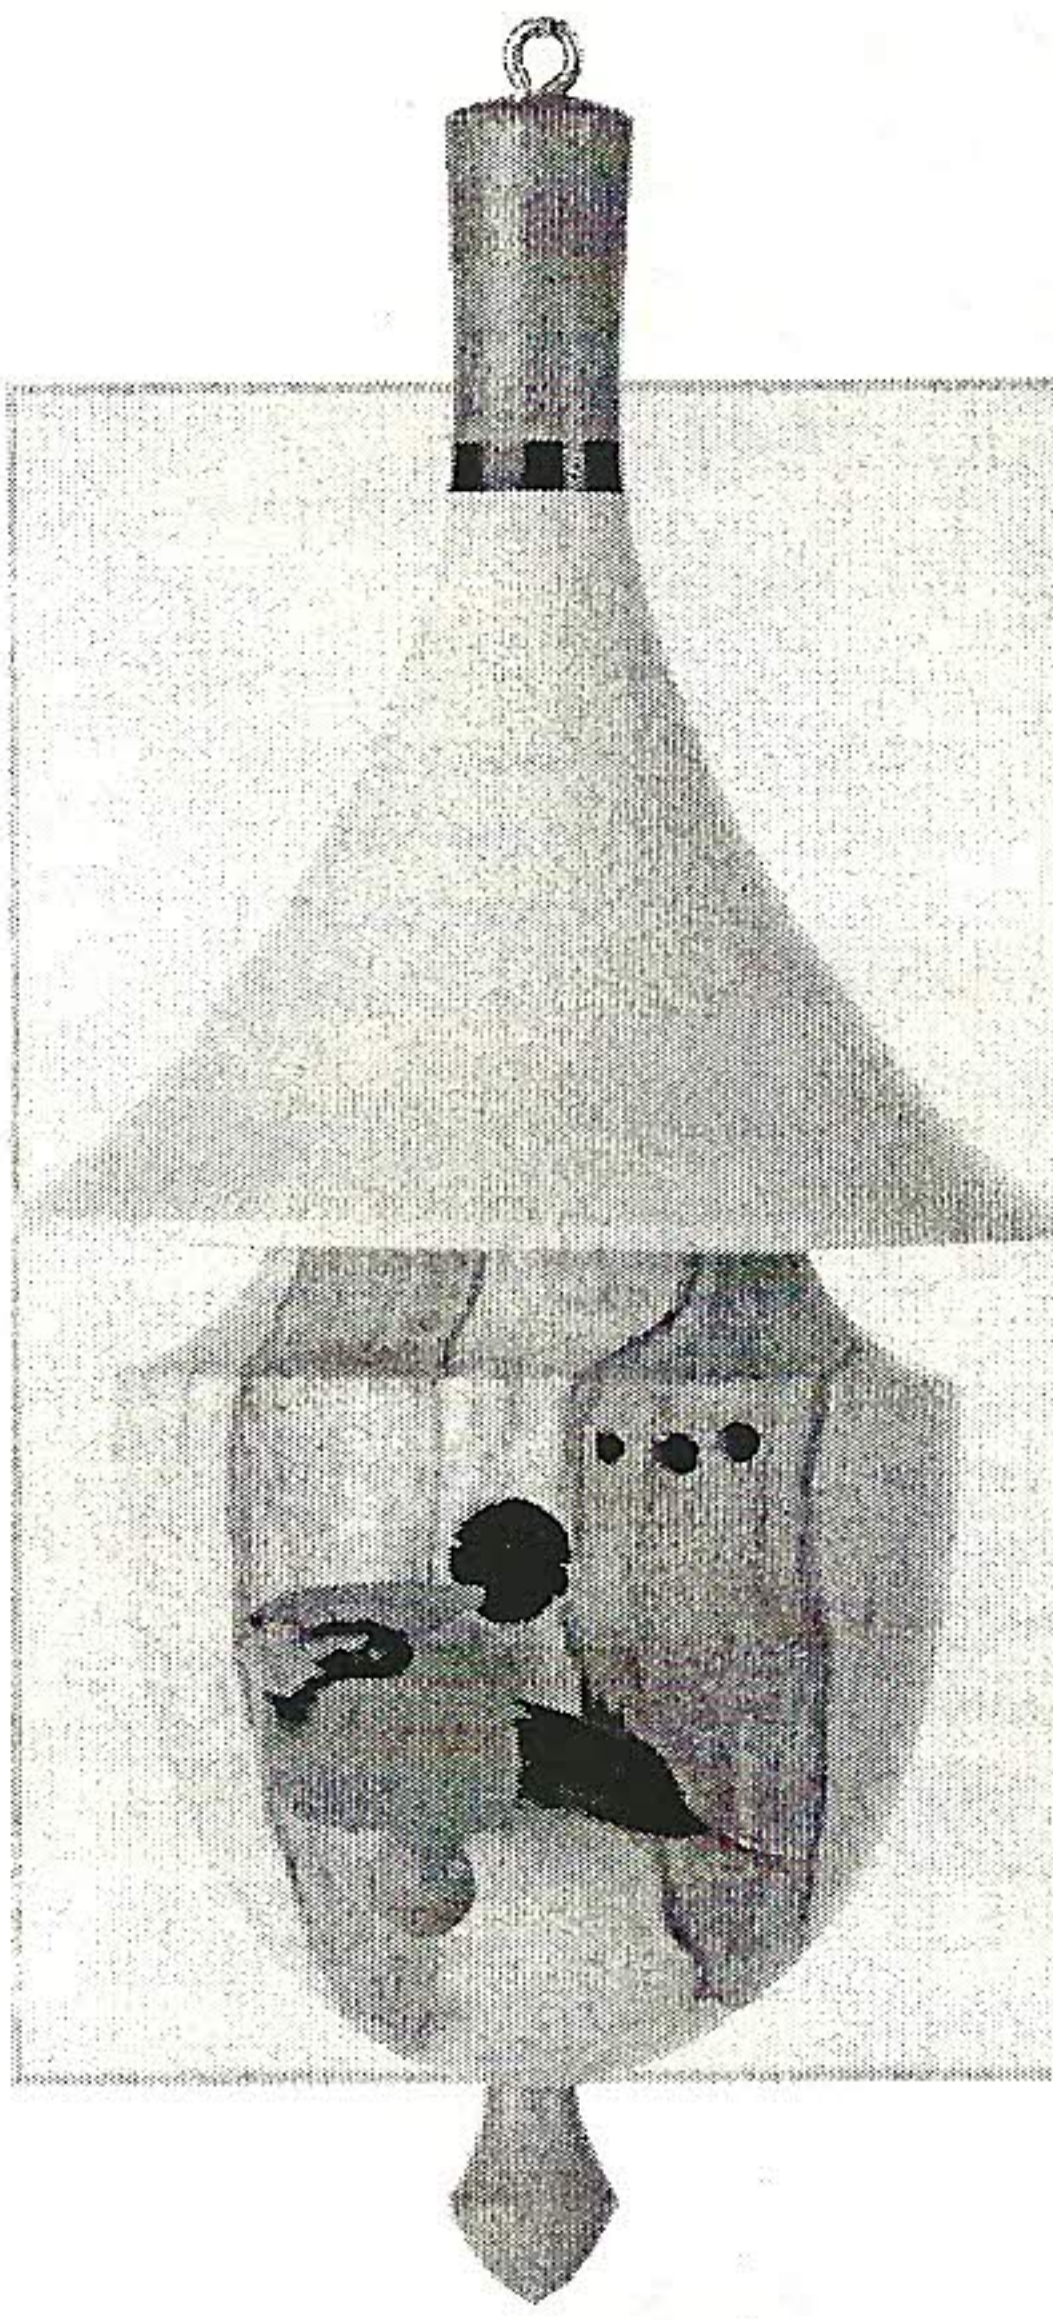

BIRDHOUSE ORNAMENT

Birdhouse Ornament Kit

This kit includes everything you need to make an ornament as shown including complete step-by-step instructions by Dale Nish.

Includes one each of the following:

- 2" Ambrosia Maple blank
- 2" Holly blank
- Cardinal
- 9/16" x 4 1/2" Pink Ivory Blank
- Ebony Veneer
- Screw Eye
- Hook
- Cardinal

986-1000 Birdhouse Ornament Kit\$12.99

Roof Mandrel

Body Mandrel