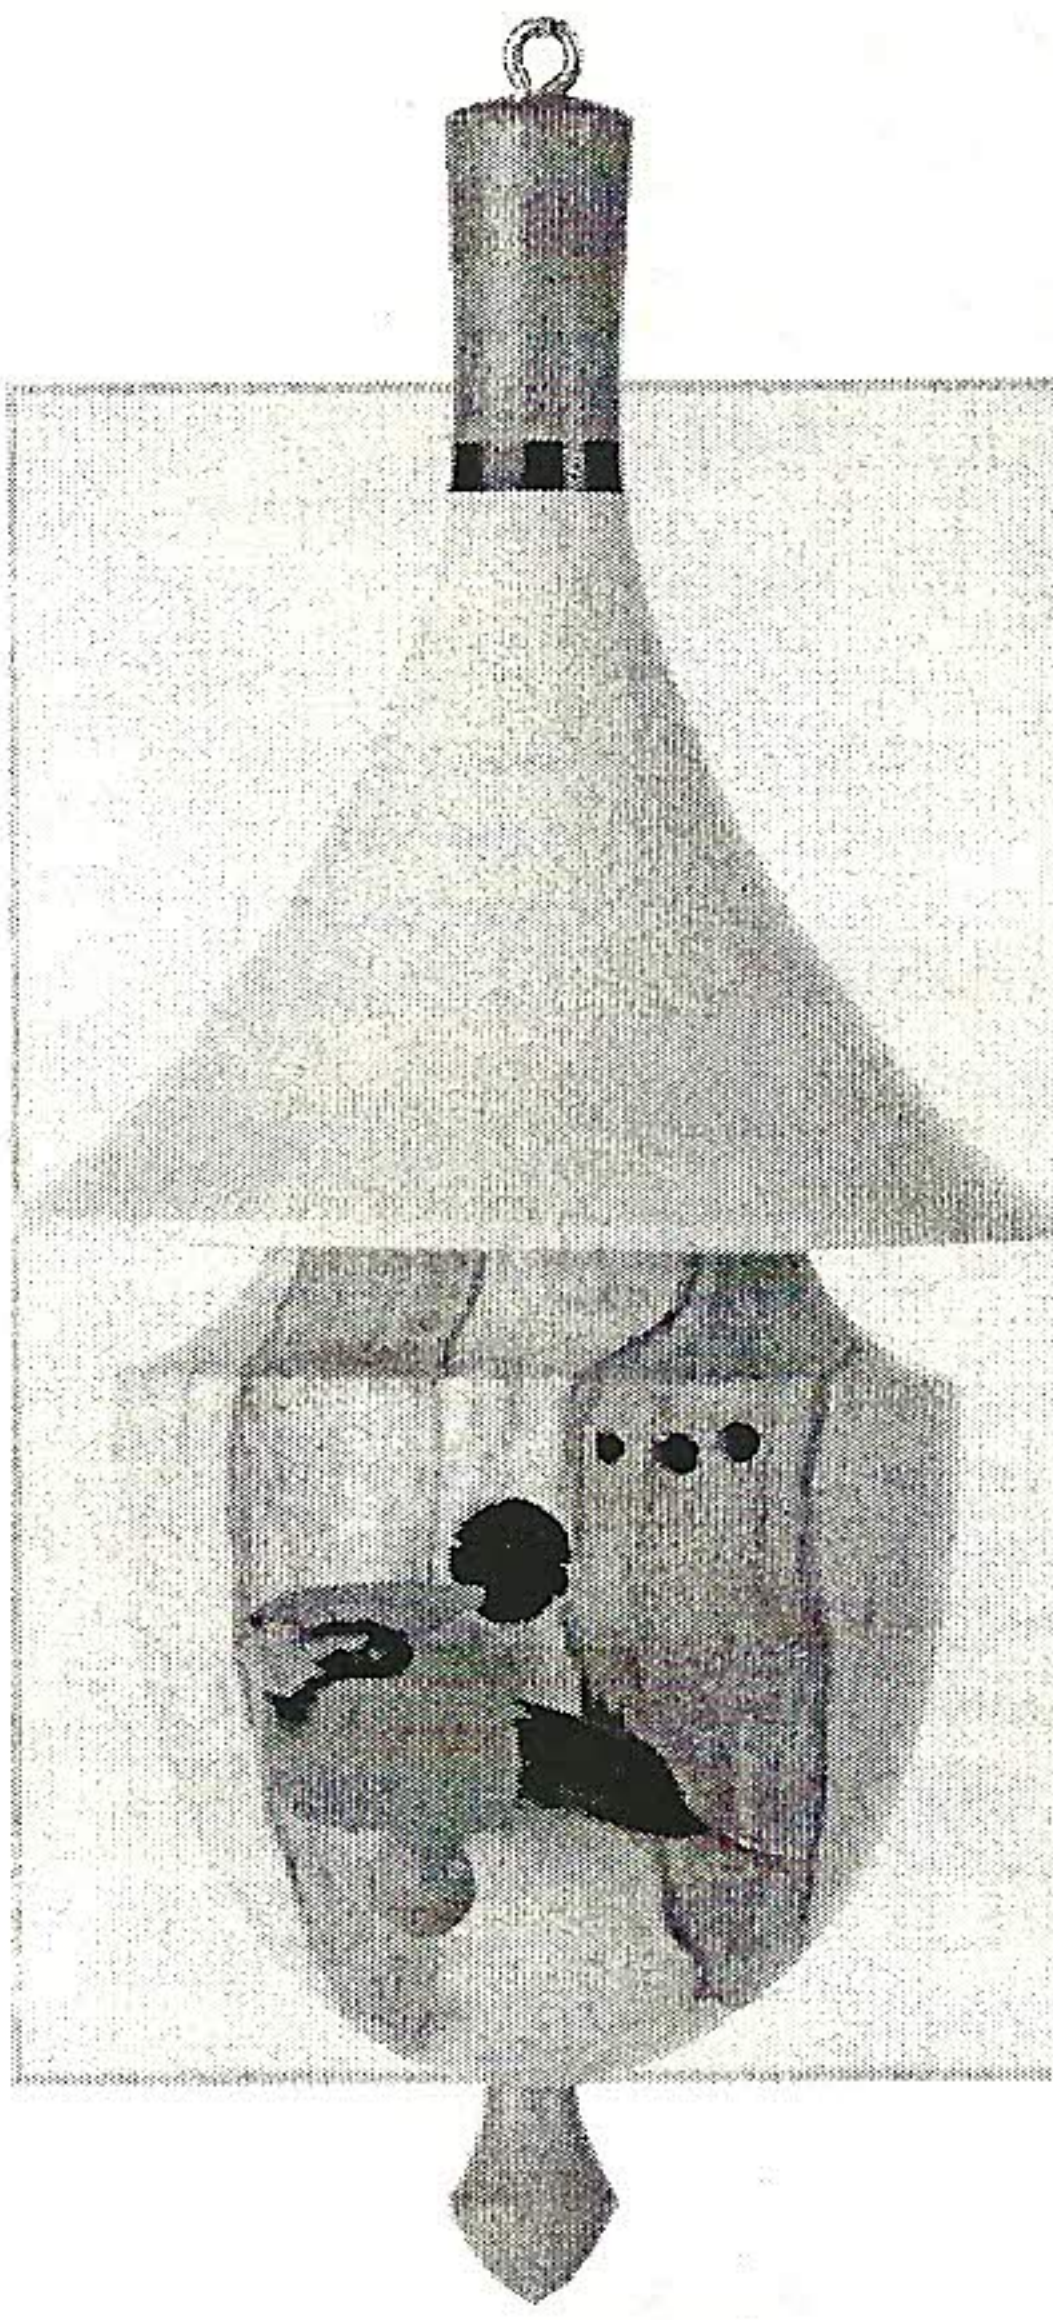

# BIRDHOUSE ORNAMENT

## Birdhouse Ornament Kit

This kit includes everything you need to make an ornament as shown including complete step-by-step instructions by Dale Nish.

### Includes one each of the following:

- 2" Ambrosia Maple blank
- 2" Holly blank
- Cardinal
- 9/16" x 4 1/2" Pink Ivory Blank
- Ebony Veneer
- Screw Eye
- Hook
- Cardinal

986-1000 Birdhouse Ornament Kit .....\$12.99

## Roof Mandrel